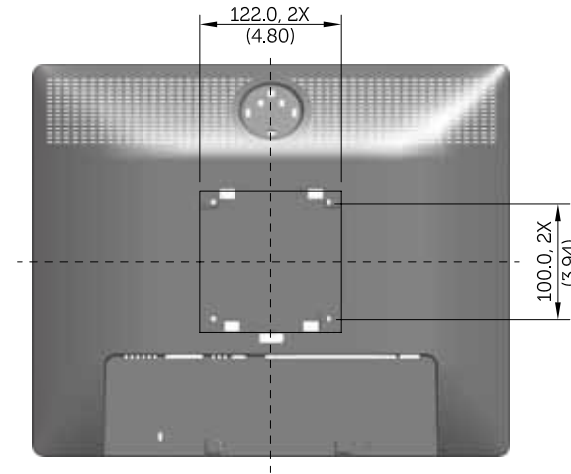

P1913 Outline Dimensions

Norminal Dimensions

Unit: mm (inch)

Back view of Monitor without stand

P1913S Outline Dimensions

Nominal Dimensions
Unit: mm (inch)

Back view of Monitor without stand

P2213 Outline Dimensions

Nominal Dimensions
Unit: mm (inch)

Back view of Monitor without stand